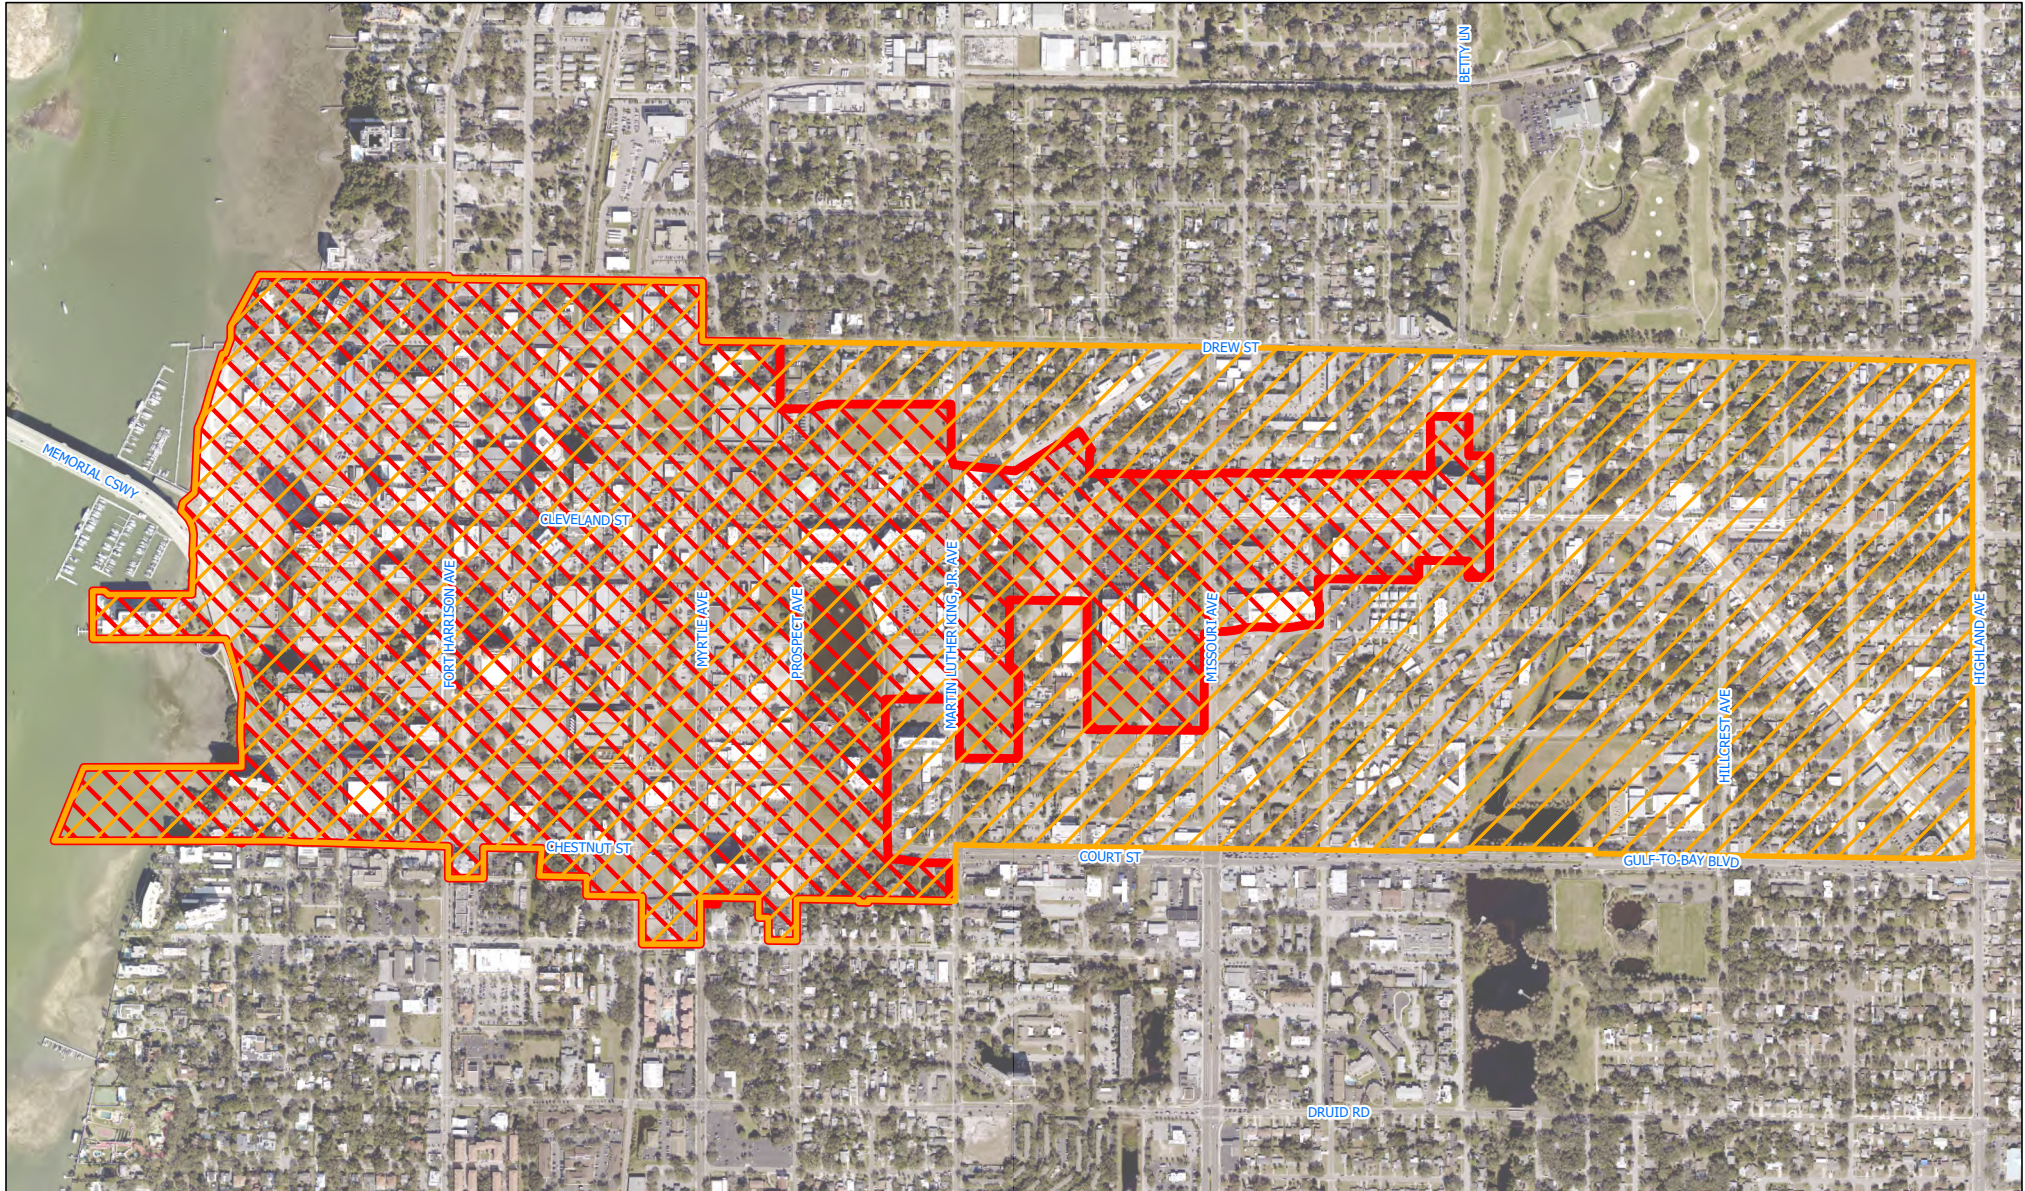

# CLEARWATER DOWNTOWN DEVELOPMENT BOARD

  
**CLEARWATER**  
BRIGHT AND BEAUTIFUL - BAY TO REACH  
 Prepared by:  
 Department of Public Works - Engineering  
 Geographic Technology Division  
 100 S. Myrtle Ave, Clearwater, FL 33756  
 Ph: (727)562-4750, Fax: (727)526-4755  
[www.MyClearwater.com](http://www.MyClearwater.com)

-  Clearwater Downtown Development Board (DDB)
-  Downtown Clearwater CRA

Scale: **N.T.S.**

Map Gen By: **KF**

Reviewed By: **ES**

Aerial Flown 2023

Date: **3/6/2024**

Page 1 of 1