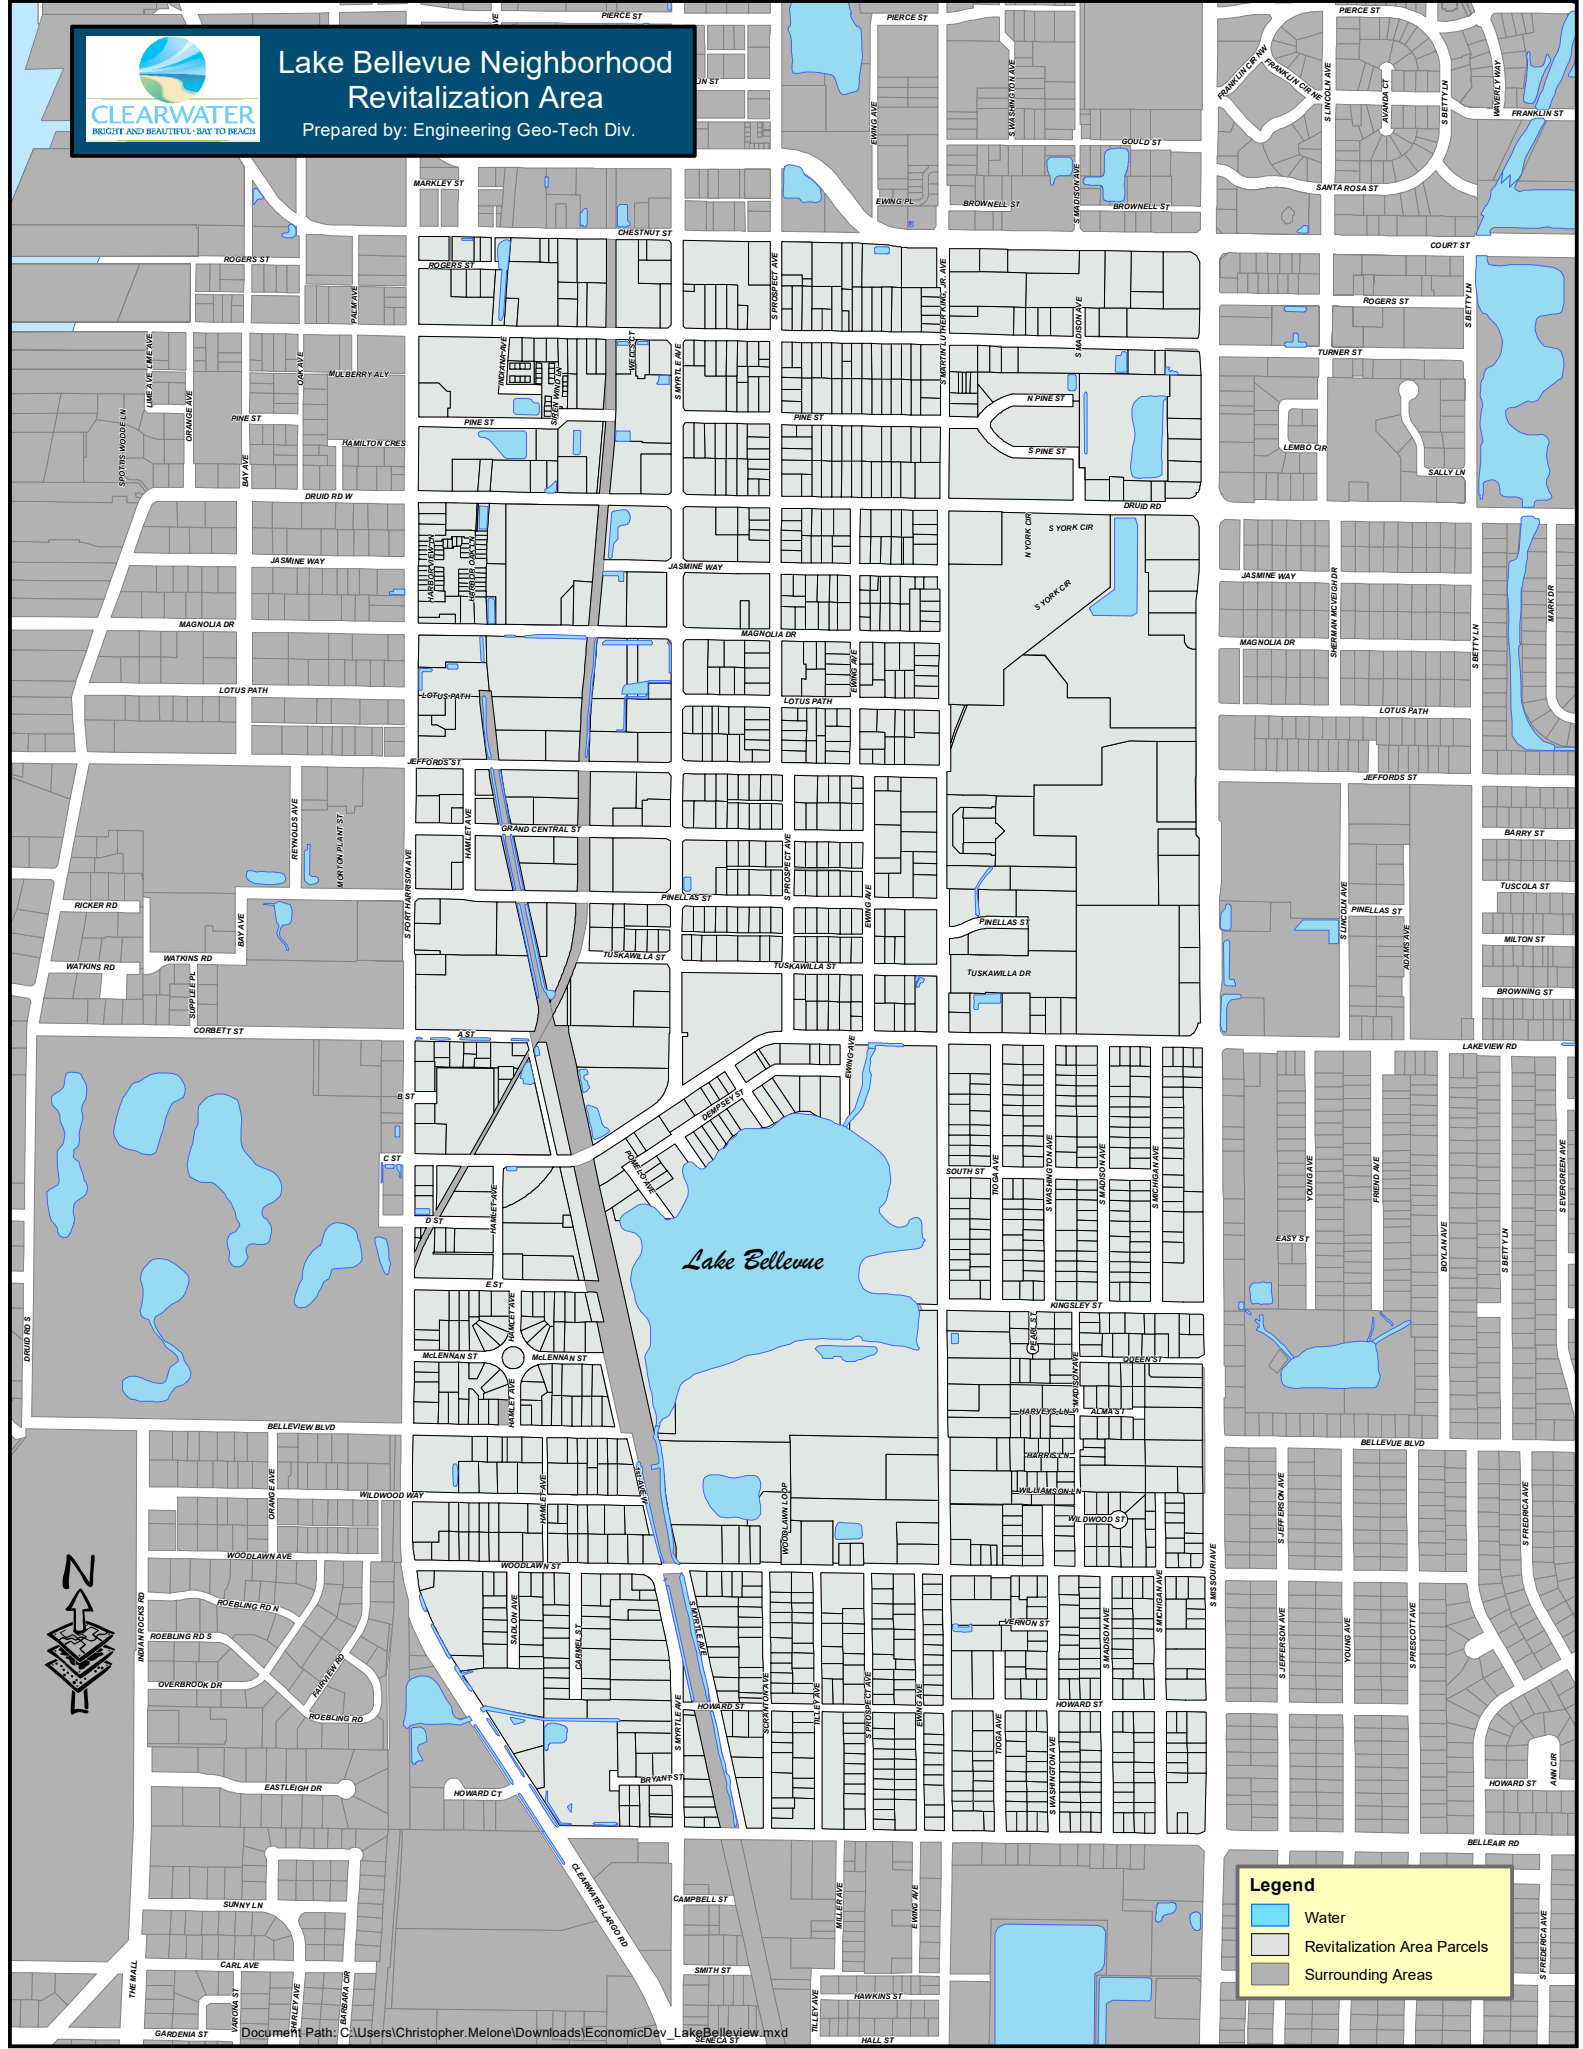

Lake Bellevue Neighborhood Revitalization Area

Prepared by: Engineering Geo-Tech Div.

Legend

- Water
- Revitalization Area Parcels
- Surrounding Areas